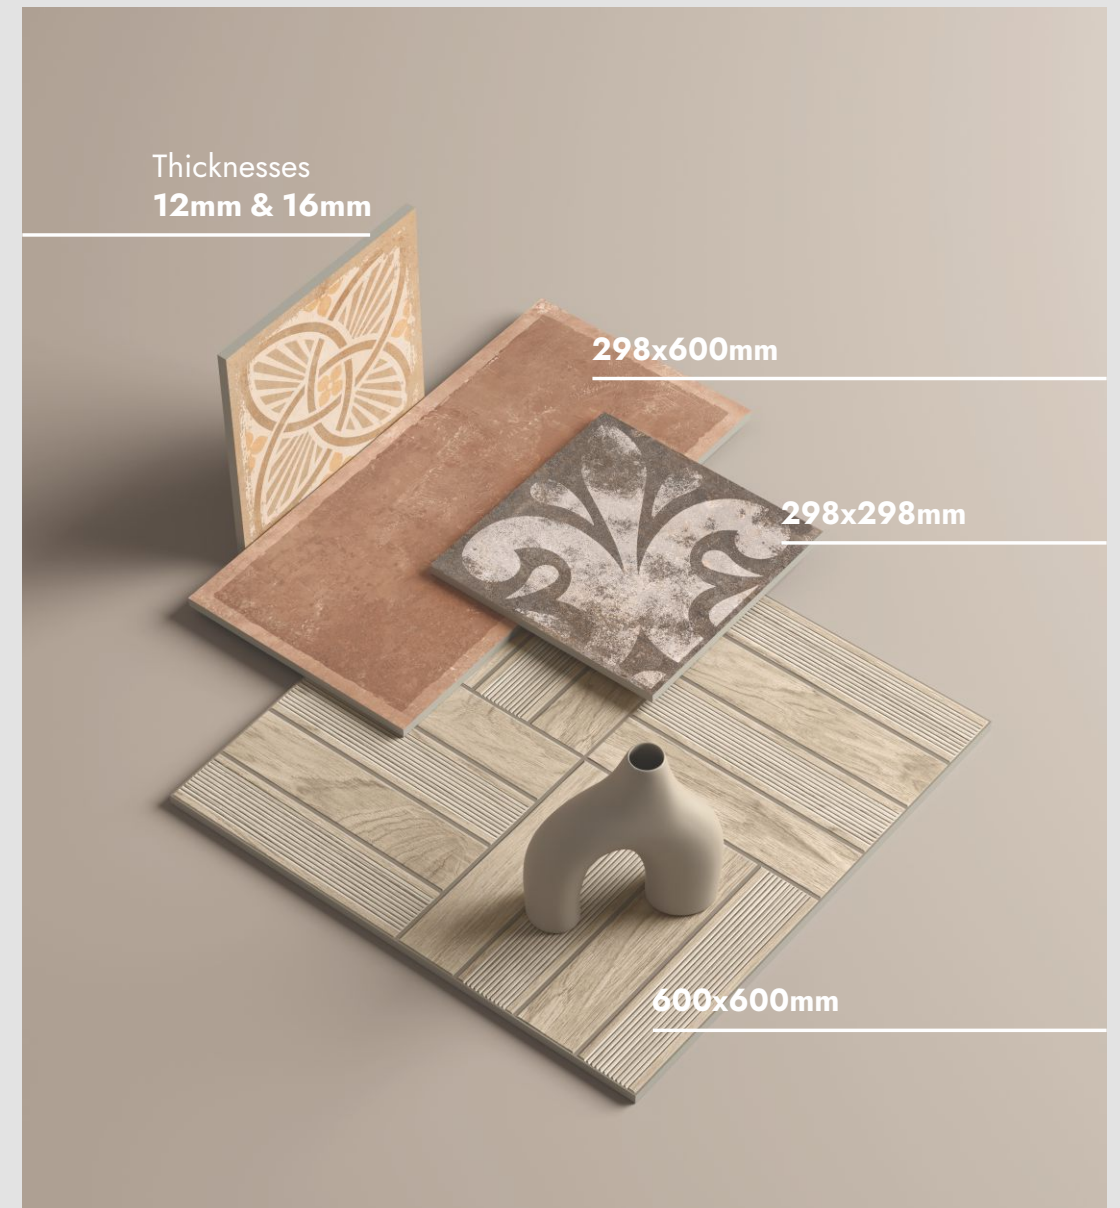

PAVORA
COLLECTION

Outdoor
Collection

R10 Surface

12mm&16mm Thicknesses

02_ Balancing STRENGTH & STYLE

Available in a variety of colors, textures, and sizes, the collection caters to diverse architectural needs. The 12mm & 16mm thicknesses also contribute to the resilience and structural integrity of the collection.

VINTAGE PEARL

600x600mm

298x600mm

298x298mm

298x298mm
Decor

Modular tiles, also **available individually**

Colors_

Thicknesses_