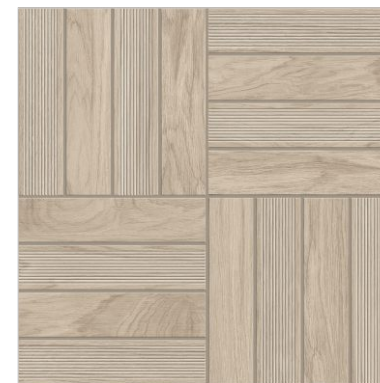

DECKWOOD IVORY

600x600mm

Modular tiles, also **available individually**

Colors_

DECKWOOD
IVORY

DECKWOOD
BROWN

DECKWOOD
GREY

DECKWOOD
BLACK

Thicknesses_

12mm

16mm

Mandatory **4mm** Spacer

V4