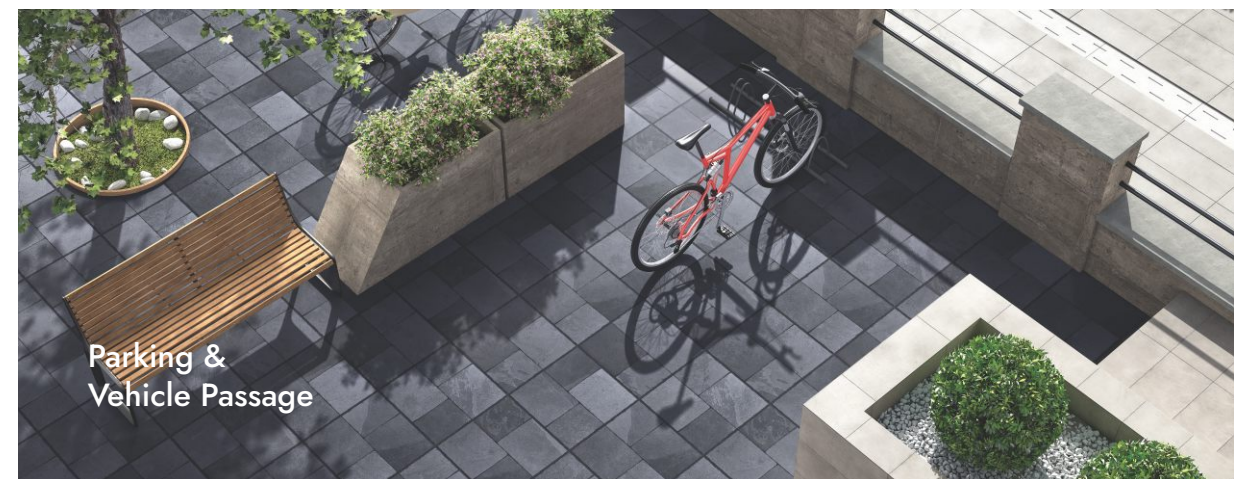

Outdoor Patio & Veranda

Elevating
Outdoors
With
**FUNCTIONALITY &
EXCELLENCE**

Outdoor
Collection

R10 Surface

12mm & 16mm Thicknesses

Coastal Bathrooms

Parking & Vehicle Passage

Swimming Pool & Surrounding Areas